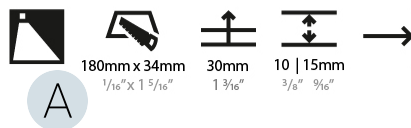

GENERAL

Series: Delight
Subseries: Delight String Step
Brand: Prolicht
Division: Architectural
Mounting Type: Recessed
Mounting Location: Wall
Subcategory: Step Light

PHYSICAL

Shape: Rectangle
Length (mm): 190
Length (in): 7 1/2
Height (mm): 40
Depth (mm): 27
Height (in): 1 9/16
Depth (in): 1 1/16
Ceiling Thickness (mm): 10 / 12 / 15
Ceiling Thickness (in): 3/8 or 1/2 or 9/16
Min. Recessing Depth (mm): 30
Min. Recessing Depth (in): 1 3/16
Light Distribution: Asymmetric
Weight (kg): 0.208
Weight (lbs): 0.4576
Fixture Finish: SSR / BKV / CWI / CRY / HAB / LAG / UFT / ITA / RUA / RUR / MIC / FTG / MYG / TWT / LOD / PUS / FRO / FUP / KIA / POP / BLS / SPG / MEY / GOH / GUM / CHC / COM / ABZ / JAG / OBR / MOS / ROR
Fixture Material: Aluminum
Cut-out Measurements: 140mm / 5 1/2" x 34mm / 1 5/16"

ELECTRICAL

Lamp Type: LED (Zhaga Standard)
Input Wattage (W): 2.2
Total Output Wattage (W): 2
Dimming: 0-10V Dimming / Phase Dimming (120Vac Only)
Driver Included: No
Driver Location: Remote
Driver Type: Constant Voltage - 120 / 277Vac
Driver Class: Class 2
Input Voltage (V): 120 - 277
Output Voltage (V): 24

LED

Number of LEDs: 1
Color Temperature (°K): 3000 / 3500 / 5000
Max. Delivered Lumen (lm): 60
CRI: >80 CRI
Lamp Life (hrs): 50000

OPTICAL

RATINGS AND CERTIFICATIONS

Certified By: Certified for North American Standards
IP rating: IP20